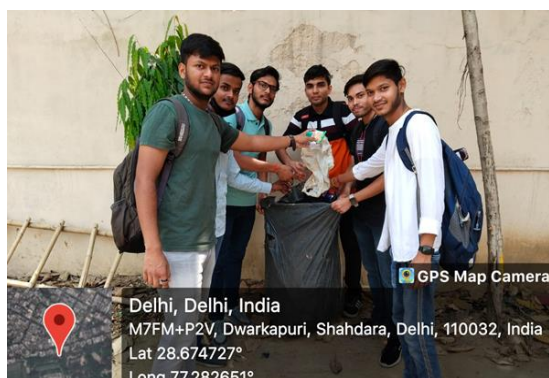

**Eco-club (the\_last\_leaf) Shyam Lal College**  
*In collaboration with*  
**Department of Environment, Government of NCT, Delhi**

Embarking on a journey towards a greener tomorrow, the Eco-Club volunteers at Shyam Lal College have launched the 'Promoting Waste Segregation in the Campus: A Green Initiative.' With unwavering commitment, our goal is to inspire and mobilize fellow students towards sustainable practices. A dedicated team of 15 volunteers took this initiative and spread awareness among other students on the eve of 2<sup>nd</sup> October 23, encouraging them to adopt the same in their localities. Waste segregation, a small yet impactful step, contributes to environmental sustainability. By sorting waste into recyclables and non-recyclables, we not only create a healthier environment but also promote responsible waste management. Through this initiative, we aim to instill environmental consciousness, fostering a community actively engaged in building a more sustainable future.